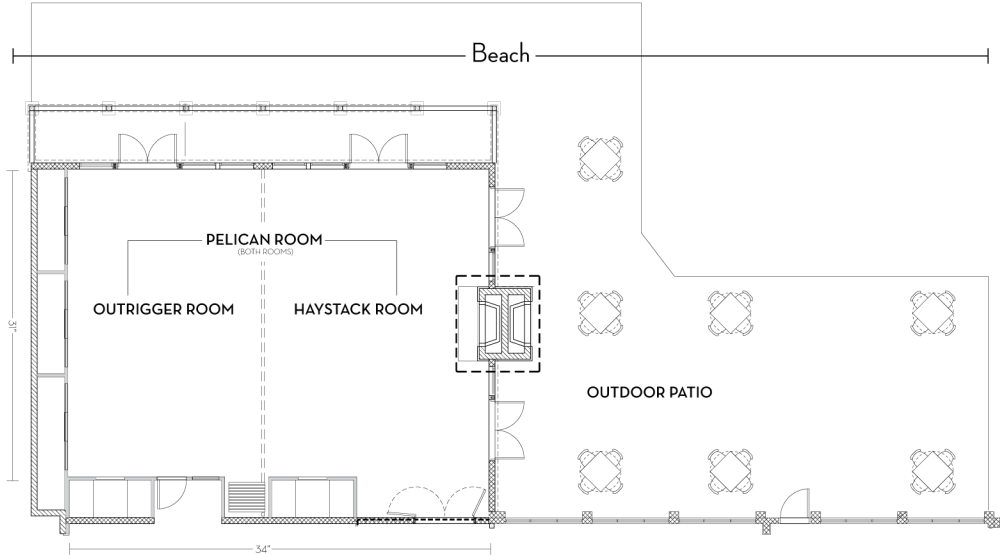

Pelican Pub & Brewery

	Banquet	Theater	Classroom	Reception	Square Foot	Dimension
Outrigger Room	45	55	45	65	550	31 x 21.5
Haystack Room	50	60	50	75	600	31 x 21.5
Pelican Room	90	120	100	150	1150	31 x 43